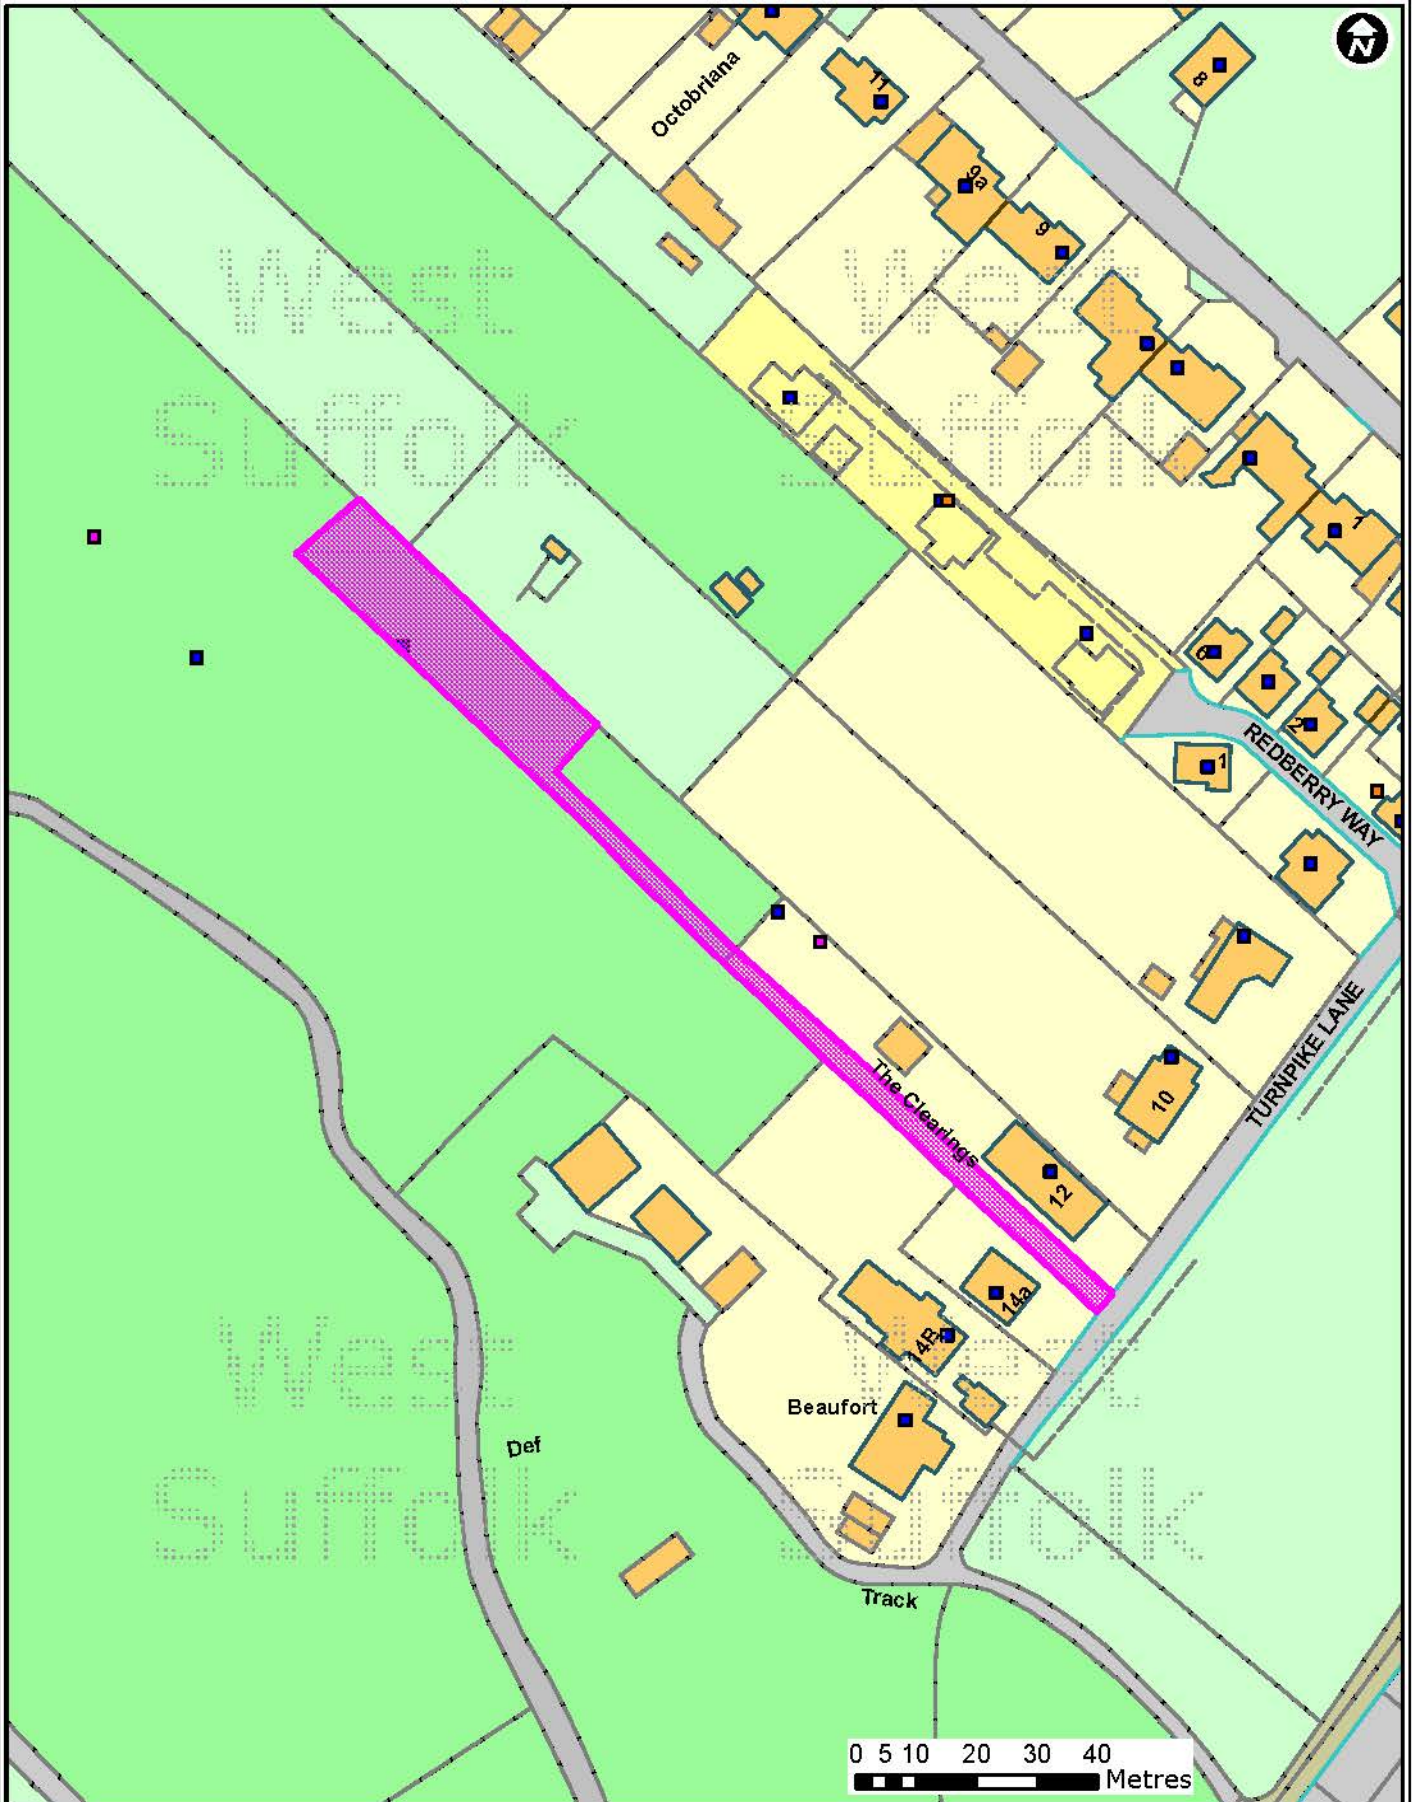

DC/14/0263/FUL

Land Rear Of, 12 Turnpike Road, Red Lodge

Forest Heath • St Edmundsbury

West Suffolk
working together

© Crown Copyright and database rights 2015 Ordnance Survey 100019675/100023282. You are not permitted to copy, sub-license, distribute or sell any of this data to third parties in any form. Use of this data is subject to terms and conditions. See www.westsuffolk.gov.uk/disclaimer.cfm.

Scale: 1:1,250
Date: 19/01/2015